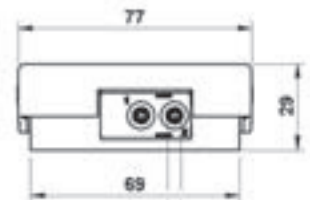

Pedali pneumatici ed elettrici
Pneumatic and electric pedal valves

Codici di ordinazione
Order codes

CODE	REF.
1406493001	P140 M AU4 3 M SP
1406413001	P140 M M5 3 M SP

Micropedale 3/2 \varnothing 4 - M5
3/2 \varnothing 4 - M5, micropedal valve

Raccordi automatici \varnothing 4 / M5
Push-in fittings \varnothing 4 / M5