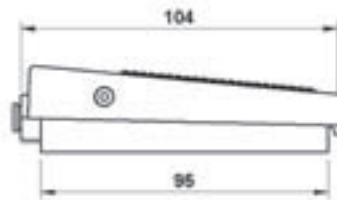

Pedali pneumatici ed elettrici
Pneumatic and electric pedal valves

Codici di ordinazione
Order codes

CODE	REF.
1406493001	P140 M AU4 3 M SP
1406413001	P140 M M5 3 M SP

Micropedale 3/2 \varnothing 4 - M5
3/2 \varnothing 4 - M5, micropedal valve

Raccordi automatici \varnothing 4 / M5
Push-in fittings \varnothing 4 / M5