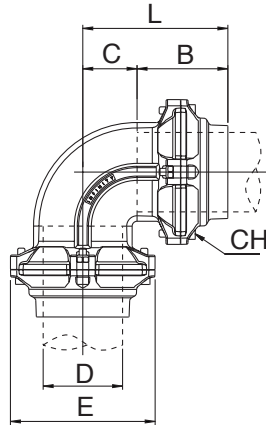

NEW

90130-110

RACCORDO A L INTERMEDIO - ELBOW CONNECTOR

D	B	C	E	L	CH1	CH2	Conf. Pack.
110	125.5	75	200	200.5	8		1