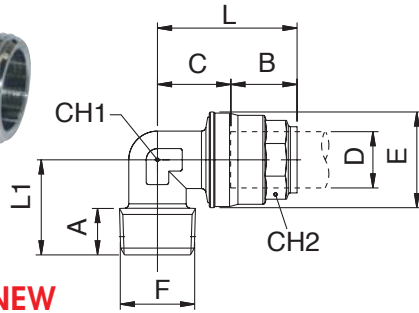

NEW

90150

RACCORDO A L MASCHIO-TUBO
ELBOW CONNECTOR MALE-TUBE

D	F	A	B	C	E	L	L1	CH	CH1	Conf. Pack.
20 - 1/2		14	31.5	19	34.5	51	32	21	30	4
25 - 3/4		16.5	38.5	23	42.5	61.5	37	26	35	4
32 - 1"		19	46	28	52	74.5	49	34	45	2
40 - 1"-1/4		21.5	52	34	63	86.5	54	41	55	2
50 - 1"-1/2		21.5	63.5	40.5	73	104	59	50	65	2
63 - 2"		24	75.5	52	92	127.5	71	65	70	1