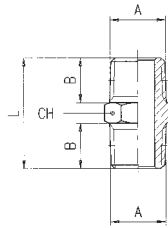

2000

NIPPLO CONICO - NIPPLE (TAPER)

A	B	L	CH	Conf. Pack.
1/8	7.5	19.5	12	50
1/4	11	27	14	50
3/8	11.5	28	17	25
1/2	14	33.5	22	25
3/4	16.5	40	27	25
1"	19	46.5	34	10