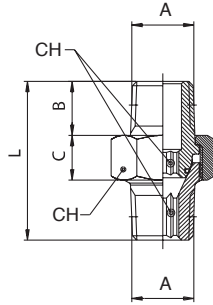

# 2060

NIPPLO CONICO ORIENTABILE (3 pezzi) - TAPER NIPPLE (3 pieces)

A	B	C	L	CH1	CH2	Conf. Pack.
1/8	7.5	8.5	27	15	5	25
1/4	11	9.5	33.5	19	6	25
3/8	11.5	10	36.5	22	8	10
1/2	14	12	45	27	12	10
3/4	16.5	17	52.5	36	14	5
1"	19	20	63.5	46	19	1

ARTICOLO NON NICHELATO  
ARTICLE NOT NICHEL-PLATED