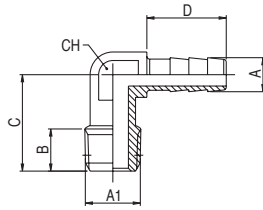

3055

RACCORDO A L PORTAGOMMA MASCHIO - MALE HOSE ADAPTER ELBOW

A	A1	B	C	D	CH	Conf. Pack.
6	- 1/8	7.5	17	14	11	50
6	- 1/4	11	22	14	11	50
7	- 1/8	7.5	17	14	11	25
7	- 1/4	11	22	14	11	25
9	- 1/4	11	22	14	11	25