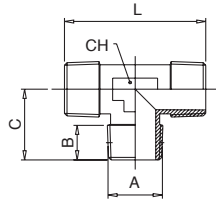

# 4010

RACCORDO A T MASCHIO - MALE TEE

A	B	C	L	CH	Conf. Pack.
1/8	8	17.5	35	12	25
1/4	11	23	46	13	25
3/8	11.5	25.5	51.5	16	25
1/2	14	29.5	59	20	10
3/4	14.5	32	64	27	10
1"	16.8	39	78	30	5