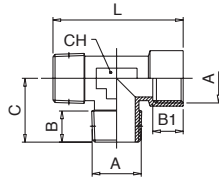

4030

RACCORDO A T FEMMINA LATERALE - OFF SET FEMALE TEE

A	B	B1	C	L	CH	Conf. Pack.
1/8	8	8.5	17.5	37	12	25
1/4	11	11	23	47.5	13	25
3/8	11.5	12	25.5	52.5	16	25
1/2	14	15	29.5	61.5	20	10
3/4	14.5	16.5	32	68.5	27	10
1"	16.8	19	39	84	30	5