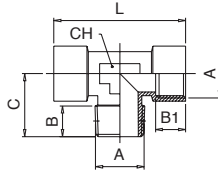

4040

RACCORDO A T MASCHIO CENTRALE - CENTRE LEG MALE TEE

A	B	B1	C	L	CH	Conf. Pack.
1/8	8	8.5	17.5	39	12	25
1/4	11	11	23	49	13	25
3/8	11.5	12	25.5	54	16	25
1/2	14	15	29.5	64	20	10
3/4	14.5	16.5	32	73	27	10
1"	16.8	19	39	90	30	5