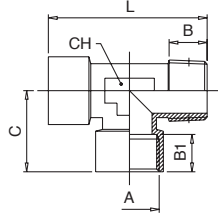

4050

RACCORDO A T MASCHIO LATERALE - OFF SET MALE TEE

A	B	B1	C	L	CH	Conf. Pack.
1/8	8	8.5	19.5	37	12	25
1/4	11	11	24.5	47.5	13	25
3/8	11.5	12	27	52.5	16	25
1/2	14	15	32	61.5	20	10
3/4	14.5	16.5	36.5	68.5	27	10
1"	16.8	19	45	84	30	5