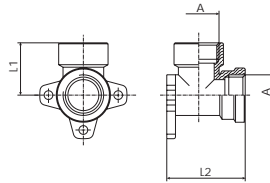

5050

RACCORDO A STAFFA 90° FEMMINA - FEMALE BRACKET FITTING 90°

A	L1	L2	Conf. Pack.
1/2	27	40.5	10