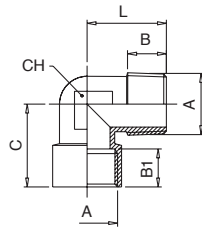

5020

RACCORDO A L MASCHIO-FEMMINA - MALE-FEMALE ELBOW

A	B	B1	C	L	CH	Conf. Pack.
1/8	7.5	8.5	21	18	11	50
1/4	11	11	25.5	24	13	25
3/8	11.5	12	28	27	17	25
1/2	14	15	32	29.5	20	25
3/4	14.5	16.5	36.5	32	27	10
1"	16	19	45	39	30	5

5050

RACCORDO A STAFFA 90° FEMMINA - FEMALE BRACKET FITTING 90°

A	L1	L2	Conf. Pack.
1/2	27	40.5	10

6000

RACCORDO A Y 90° MASCHIO - MALE Y 90°

A	B	B1	L	CH	Conf. Pack.
1/8	8.5	9	33	14	25
1/4	11	11	37	17	25
3/8	11.5	12.5	46	22	20
1/2	14	16.5	58	26	10

6010

RACCORDO A Y 90° FEMMINA - FEMALE Y 90°

A	B	L	CH	Conf. Pack.
1/8	8.5	33	14	25
1/4	11	37	17	25
3/8	11.5	46	22	20
1/2	14	58	26	10