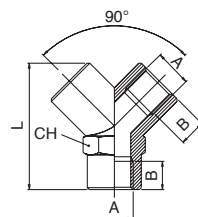

5020

RACCORDO A L MASCHIO-FEMMINA - MALE-FEMALE ELBOW

A	B	B1	C	L	CH	Conf. Pack.
1/8	7.5	8.5	21	18	11	50
1/4	11	11	25.5	24	13	25
3/8	11.5	12	28	27	17	25
1/2	14	15	32	29.5	20	25
3/4	14.5	16.5	36.5	32	27	10
1"	16	19	45	39	30	5

5050

RACCORDO A STAFFA 90° FEMMINA - FEMALE BRACKET FITTING 90°

A	L1	L2	Conf. Pack.
1/2	27	40.5	10

6000

RACCORDO A Y 90° MASCHIO - MALE Y 90°

A	B	B1	L	CH	Conf. Pack.
1/8	8.5	9	33	14	25
1/4	11	11	37	17	25
3/8	11.5	12.5	46	22	20
1/2	14	16.5	58	26	10

6010

RACCORDO A Y 90° FEMMINA - FEMALE Y 90°

A	B	L	CH	Conf. Pack.
1/8	8.5	33	14	25
1/4	11	37	17	25
3/8	11.5	46	22	20
1/2	14	58	26	10