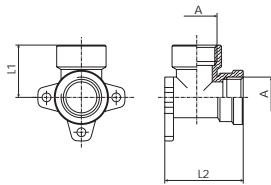

5020

RACCORDO A L MASCHIO-FEMMINA - MALE-FEMALE ELBOW

A	B	B1	C	L	CH	Conf. Pack.
1/8	7.5	8.5	21	18	11	50
1/4	11	11	25.5	24	13	25
3/8	11.5	12	28	27	17	25
1/2	14	15	32	29.5	20	25
3/4	14.5	16.5	36.5	32	27	10
1"	16	19	45	39	30	5

5050

RACCORDO A STAFFA 90° FEMMINA - FEMALE BRACKET FITTING 90°

A	L1	L2	Conf. Pack.
1/2	27	40.5	10

6000

RACCORDO A Y 90° MASCHIO - MALE Y 90°

A	B	B1	L	CH	Conf. Pack.
1/8	8.5	9	33	14	25
1/4	11	11	37	17	25
3/8	11.5	12.5	46	22	20
1/2	14	16.5	58	26	10

6010

RACCORDO A Y 90° FEMMINA - FEMALE Y 90°

A	B	L	CH	Conf. Pack.
1/8	8.5	33	14	25
1/4	11	37	17	25
3/8	11.5	46	22	20
1/2	14	58	26	10