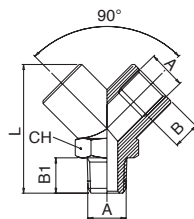

5020

RACCORDO A L MASCHIO-FEMMINA - MALE-FEMALE ELBOW

A	B	B1	C	L	CH	Conf. Pack.
1/8	7.5	8.5	21	18	11	50
1/4	11	11	25.5	24	13	25
3/8	11.5	12	28	27	17	25
1/2	14	15	32	29.5	20	25
3/4	14.5	16.5	36.5	32	27	10
1"	16	19	45	39	30	5

5050

RACCORDO A STAFFA 90° FEMMINA - FEMALE BRACKET FITTING 90°

A	L1	L2	Conf. Pack.
1/2	27	40.5	10

6000

RACCORDO A Y 90° MASCHIO - MALE Y 90°

A	B	B1	L	CH	Conf. Pack.
1/8	8.5	9	33	14	25
1/4	11	11	37	17	25
3/8	11.5	12.5	46	22	20
1/2	14	16.5	58	26	10

6010

RACCORDO A Y 90° FEMMINA - FEMALE Y 90°

A	B	L	CH	Conf. Pack.
1/8	8.5	33	14	25
1/4	11	37	17	25
3/8	11.5	46	22	20
1/2	14	58	26	10