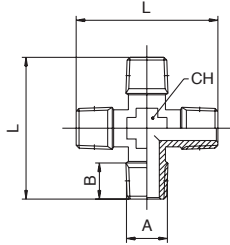

# 6030

RACCORDO A CROCE MASCHIO - MALE EQUAL CROSS

A	B	L	CH	Conf. Pack.
1/8	8	35	11	25
1/4	11	47	13	25
3/8	11.5	52	17	10
1/2	14	58	20	10