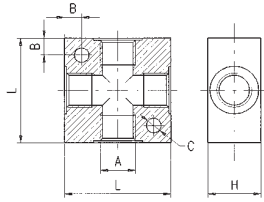

6040

RACCORDO A CROCE IN ALLUMIMIO - ALUMINIUM TEE CROSS

A	L	H	B	C	Conf. Pack.
1/8	25	15	4.3	4.5	25
1/4	40	20	6.5	5.5	10
3/8	50	25	7.5	5.5	5
1/2	50	30	7.5	5.5	5