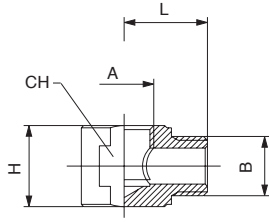

6070

RACCORDO A L MASCHIO-FEMMINA - MALE-FEMALE ELBOW FITTING

A	B	H	L	CH	Conf. Pack.
1/8	- 1/8	13	15	13	25
1/4	- 1/4	18	19	18	25