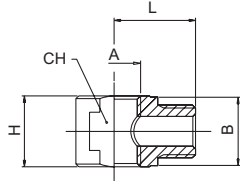

6080

RACCORDO A T MASCHIO-FEMMINA-FEMMINA - MALE-FEMALE-FEMALE TEE FITTING

A	B	H	L	CH	Conf. Pack.
1/8	- 1/8	13	15	13	25
1/4	- 1/4	18	18,5	18	25