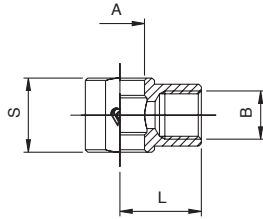

6090

ANELLO ORIENTABILE PER L FEMMINA - FEMALE SINGLE BANJO BODY

B	A	L	S	Conf. Pack.
1/8	10	16.5	15	25
1/4	13	22	17	25
3/8	16.7	26	20	25