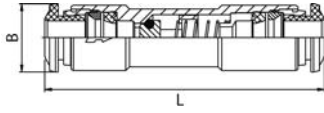

# 6064

VALVOLA UNIDIREZIONALE ATTACCO AUTOMATICO TUBO-TUBO - TUBE-TUBE PUSH-IN CONNECTIONS NON-RETURN VALVE

TUBO / TUBE	L	B	Conf. Pack.
<b>4</b>	44.5	10	10
<b>6</b>	52	12.5	10
<b>8</b>	56	14	10