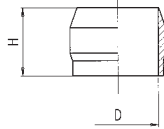

10741

OGIVA OTTONE - BRASS OLIVE

D	H	Conf. Pack.
14	12	50
16	13.5	50