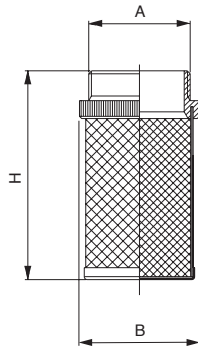

6038

FILTRO IN RETE STIRATA - STRETCHED NET-FILTER

A	B	H	Conf. Pack.
1/2	26	50	10
3/4	32	57	5
1"	41	56.5	5
1"1/4	49	68	5
1"1/2	55	79	5
2"	68	95	1