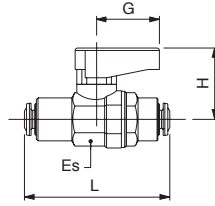

# 6560

VALVOLA CON ATTACCHI TUBO AUTOMATICI - VALVE WITH PUSH-IN CONNECTIONS

Tubo Tube	Tubo Tube	DN	ES	L	G	H	Conf. Pack.	
4	-	4	3	14-15	44	19	21	10
6	-	6	5	14-15	48	19	21	10
8	-	8	5.5	14-15	48	19	21	10

**NO GAS**