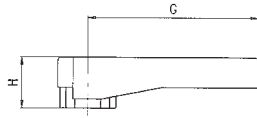

# 6910

MANIGLIA LUNGA - LONG HANDLE

Modello Type	G	H	Conf. Pack.
<b>A</b>	35	11	25
<b>B</b>	50	15	25

**A = Per valvole da 1/8, 1/4, 3/8.**  
*A = For valves of 1/8, 1/4, 3/8.*

**B = Per valvole da 1/2, 3/4.**  
*B = For valves of 1/2, 3/4.*