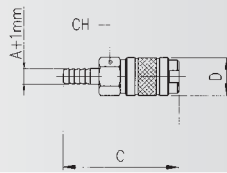

# 105

PRESA CON PORTAGOMMA A RESCA - SOCKET WITH REST FOR RUBBER HOSE

A	B	C	D	CH	Conf. Pack.
4	-	46.5	13	11	10
6	-	46.5	13	11	10