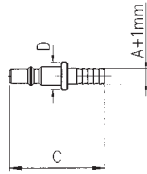

# 205

INNESTO CON PORTAGOMMA A RESCA - PLUG WITH REST FOR RUBBER HOSE

A	B	C	D	CH	Conf. Pack.
4	-	38.5	11	-	25
6	-	38.5	11	-	25