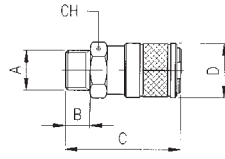

111

PRESA CON ATTACCO MASCHIO - MALE SOCKET

A	B	C	D	CH	Conf. Pack.
1/8	6	35.5	18	16	10
1/4	8	37.5	18	16	10
3/8	9	38.5	18	19	10