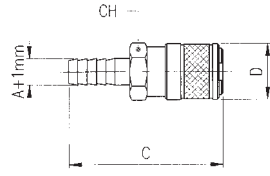

115

PRESA CON PORTAGOMMA A RESCA - SOCKET WITH REST FOR RUBBER HOSE

A	B	C	D	CH	Conf. Pack.
4	-	48	18	16	10
6	-	48	18	16	10
8	-	48	18	16	10