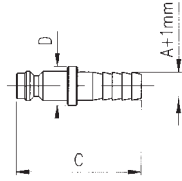

215

INNESTO CON PORTAGOMMA A RESCA - PLUG WITH REST FOR RUBBER HOSE

A	B	C	D	CH	Conf. Pack.
4	-	35	9	-	25
6	-	35	9	-	25
8	-	38	12	-	25