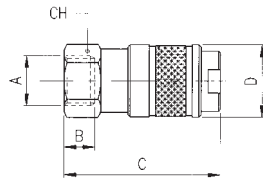

122

PRESA CON ATTACCO FEMMINA - FEMALE SOCKET

A	B	C	D	CH	Conf. Pack.
1/4	11	55	24	21	10
3/8	11.5	55.5	24	21	10
1/2	14	59	24	24	10