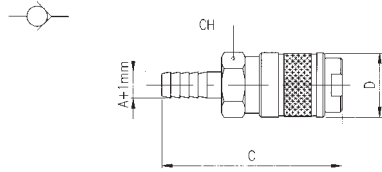

125

PRESA CON PORTAGOMMA A RESCA - SOCKET WITH REST FOR RUBBER HOSE

A	B	C	D	CH	Conf. Pack.
6	-	64	24	21	10
8	-	64	24	21	10
10	-	64	24	21	10
12	-	64	24	21	10