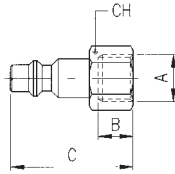

222

INNESTO CON ATTACCO FEMMINA - FEMALE PLUG

A	B	C	D	CH	Conf. Pack.
1/4	11	36.5	-	17	25
3/8	11.5	37	-	19	25
1/2	14	39.5	-	24	25