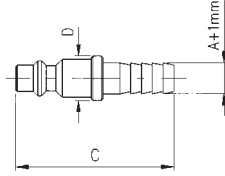

225

INNESTO CON PORTAGOMMA A RESCA - PLUG WITH REST FOR RUBBER HOSE

A	B	C	D	CH	Conf. Pack.
6	-	43.5	12	-	25
8	-	43.5	12	-	25
10	-	46	14	-	25
12	-	46	16	-	25