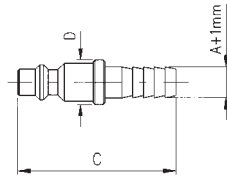

225AC

INNESTO IN AVP CON PORTAGOMMA A RESCA - AVP PLUG WITH REST FOR RUBBER HOSE

ACCIAIO
STEEL

A	B	C	D	CH	Conf. Pack.
6	-	43.5	12	-	25
8	-	43.5	12	-	25
10	-	46	14	-	25
12	-	46	16	-	25