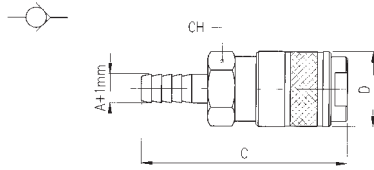

135

PRESA CON PORTAGOMMA A RESCA - SOCKET WITH REST FOR RUBBER HOSE

A	B	C	D	CH	Conf. Pack.
8	-	66	28	24	10
10	-	66	28	24	10
12	-	66	28	24	10