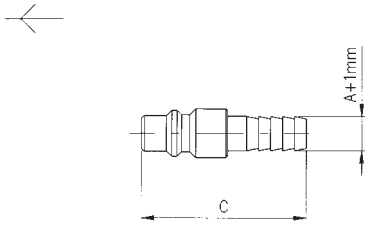

235

INNESTO CON PORTAGOMMA A RESCA - PLUG WITH REST FOR RUBBER HOSE

A	B	C	D	CH	Conf. Pack.
8	-	46	-	-	25
10	-	46	-	-	25
12	-	48.5	-	-	25