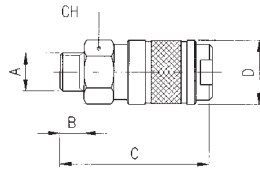

141

PRESA CON ATTACCO MASCHIO - MALE SOCKET

A	B	C	D	CH	Conf. Pack.
1/4	8	51	22	19	10
3/8	9	52	22	19	10
1/2	10	52.5	22	24	10