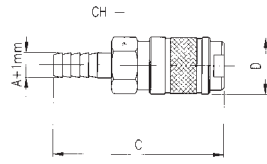

145

PRESA CON PORTAGOMMA A RESCA - SOCKET WITH REST FOR RUBBER HOSE

A	B	C	D	CH	Conf. Pack.
6	-	62.5	22	19	10
8	-	62.5	22	19	10
10	-	62.5	22	19	10
12	-	62.5	22	19	10