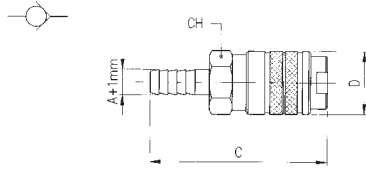

165

PRESA CON PORTAGOMMA A RESCA - SOCKET WITH REST FOR RUBBER HOSE

A	B	C	D	CH	Conf. Pack.
6	-	61	24	21	10
8	-	61	24	21	10
10	-	61	24	21	10
12	-	61	24	21	10