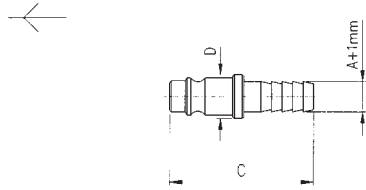

265

INNESTO CON PORTAGOMMA A RESCA - PLUG WITH REST FOR RUBBER HOSE

A	B	C	D	CH	Conf. Pack.
6	-	39.5	12	-	25
8	-	39.5	12	-	25
10	-	42.5	14	-	25
12	-	42.5	16	-	25