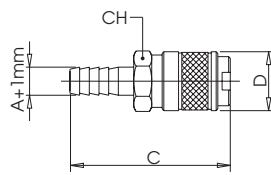

# 185

PRESA CON PORTAGOMMA A RESCA PER INNESTI OTTURATI - SOCKET WITH REST FOR RUBBER HOSE FOR SHUTTER PLUG

A	B	C	D	CH	Conf. Pack.
<b>4</b>	-	48	18	16	10
<b>6</b>	-	48	18	16	10
<b>8</b>	-	48	18	16	10