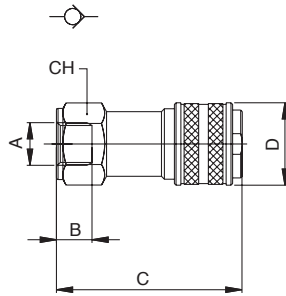

402

PRESA CON ATTACCO FEMMINA - FEMALE SOCKET

A	B	C	D	CH	Conf. Pack.
1/4	11	57.5	25.5	22	10
3/8	12	58.5	25.5	22	10
1/2	15	61.5	25.5	24	10