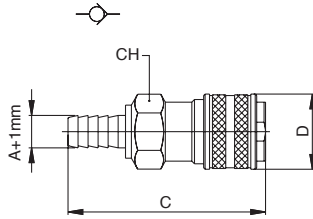

# 405

PRESA CON PORTAGOMMA A RESCA - SOCKET WITH REST FOR RUBBER HOSE

A	C	D	CH	Conf. Pack.
8	67	25.5	22	10
10	67	25.5	22	10
12	67	25.5	22	10