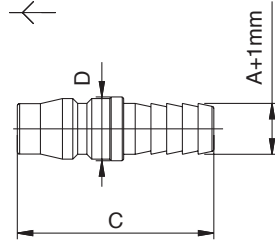

505AC

INNESTO IN AVP CON PORTAGOMMA A RESCA - AVP PLUG WITH REST FOR RUBBER HOSE

**ACCIAIO
STEEL**

A+1mm	C	D	Conf. Pack.
8	39.5	13	25
10	42.5	14	25
12	42.5	16	25