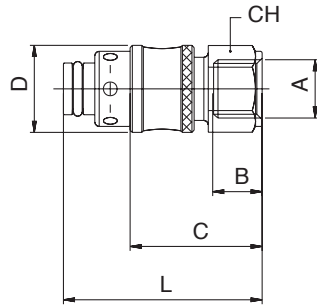

410-510 SERIES

DN 8 mm

412

INNESTO CON ATTACCO FEMMINA - FEMALE PLUG

A	B	C	D	L	CH	Conf. Pack.
1/4	11	30	20	45	17	10