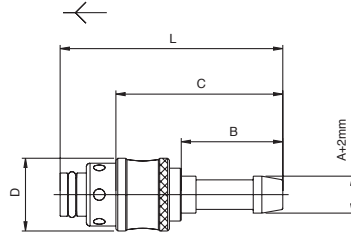

410-510 SERIES

DN 8 mm

415

INNESTO CON PORTAGOMMA DIRITTO - STRAIGHT PLUG WITH REST FOR RUBBER HOSE

A	B	C	D	L	Conf. Pack.
8	27.5	45	20	60.5	10
10	27.5	45	20	60.5	10
12	33	50.5	20	66	10