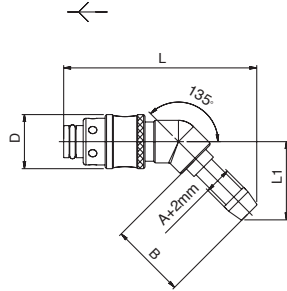

# 410-510 SERIES

DN 8 mm

## 416

INNESTO CON PORTAGOMMA A 135° - PLUG WITH REST FOR RUBBER HOSE TO 135°

A	B	D	L	L1	Conf. Pack.
8	27.5	20	70.5	28.5	25
10	27.5	20	71	29	25
12	33	20	75.5	33.5	25