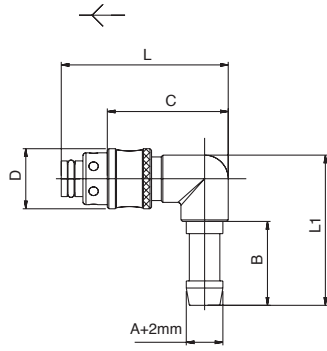

418

INNESTO CON PORTAGOMMA A 90° - PLUG WITH REST FOR RUBBER HOSE TO 90°

A	B	C	D	L	L1	Conf. Pack.
8	27.5	39.5	20	55	49	25
10	27.5	39.5	20	55	49	25
12	33	39.5	20	55	55	25