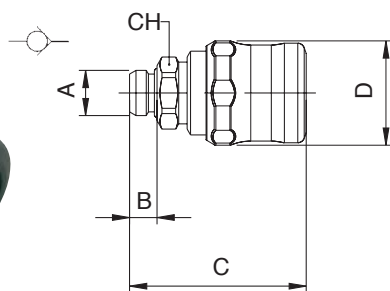

621

PRESA CON ATTACCO MASCHIO - MALE SOCKET

A	B	C	D	CH	Conf. Pack.
1/4	8	51.5	30.5	19	10
3/8	9	52	30.5	20	10
1/2	10	53	30.5	25	10