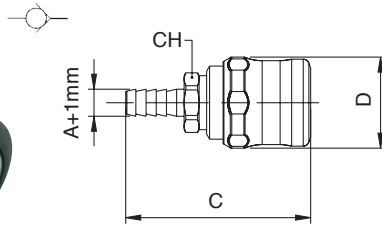

625

PRESA CON PORTAGOMMA A RESCA - SOCKET WITH REST FOR RUBBER HOSE

A	B	C	D	CH	Conf. Pack.
6	-	61.5	30.5	18	10
8	-	61.5	30.5	18	10
10	-	61.5	30.5	18	10
12	-	61.5	30.5	18	10