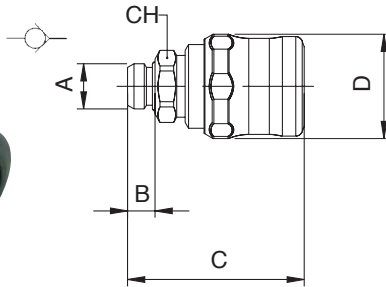

651

PRESA CON ATTACCO MASCHIO - MALE SOCKET

A	B	C	D	CH	Conf. Pack.
1/4	8	52.5	30.5	19	10
3/8	9	53	30.5	20	10
1/2	10	54	30.5	25	10