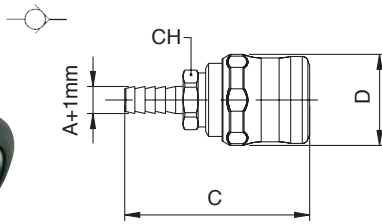

# 655

PRESA CON PORTAGOMMA A RESCA - SOCKET WITH REST FOR RUBBER HOSE

A	B	C	D	CH	Conf. Pack.
6	-	62.5	30.5	18	10
8	-	62.5	30.5	18	10
10	-	62.5	30.5	18	10
12	-	62.5	30.5	18	10